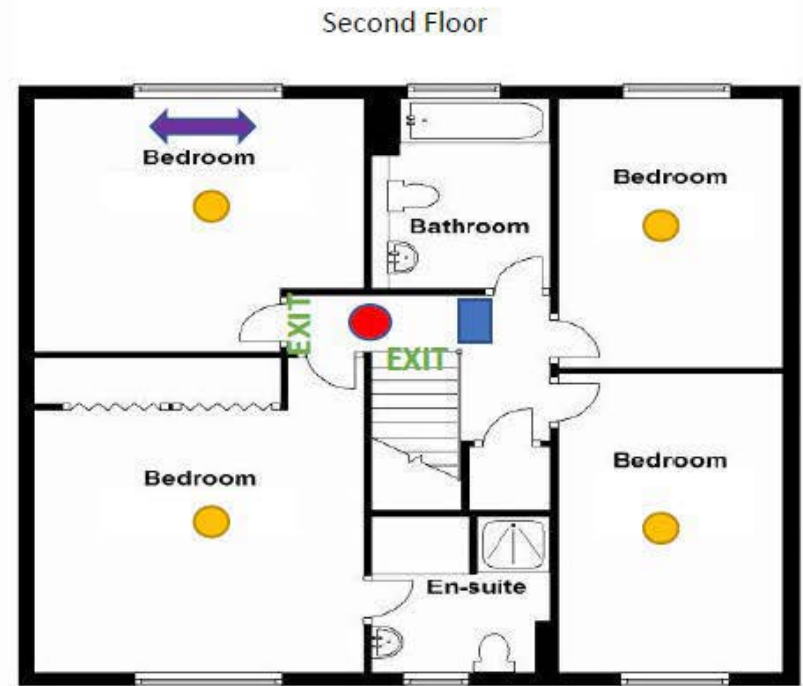

# 123 TEST STREET – Sample Floor Plans with Legend

-  Smoke/Carbon Monoxide Alarm
-  Smoke Alarm
-  Fire Extinguisher
- EXIT** Hardwired Exit sign (could also be photoluminescent with light source)
-  Secondary Means of Egress
-  Main Electrical Shut off
-  Main Gas Shut Off