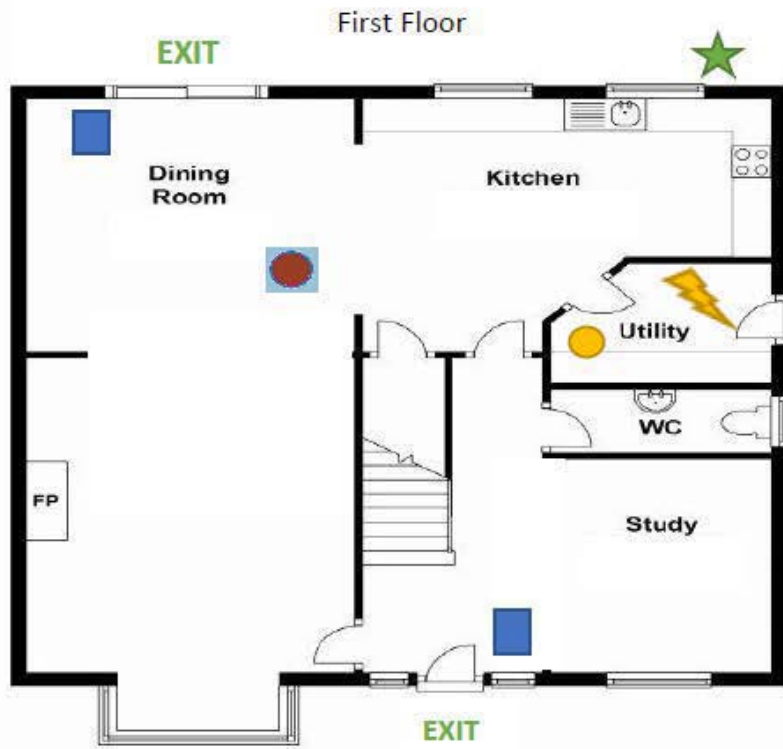

# 123 TEST STREET – Sample Floor Plans with Legend

-  Smoke/Carbon Monoxide Alarm
-  Smoke Alarm
-  Fire Extinguisher
- EXIT** Hardwired Exit sign (could also be photoluminescent with light source)
-  Secondary Means of Egress
-  Main Electrical Shut off
-  Main Gas Shut Off